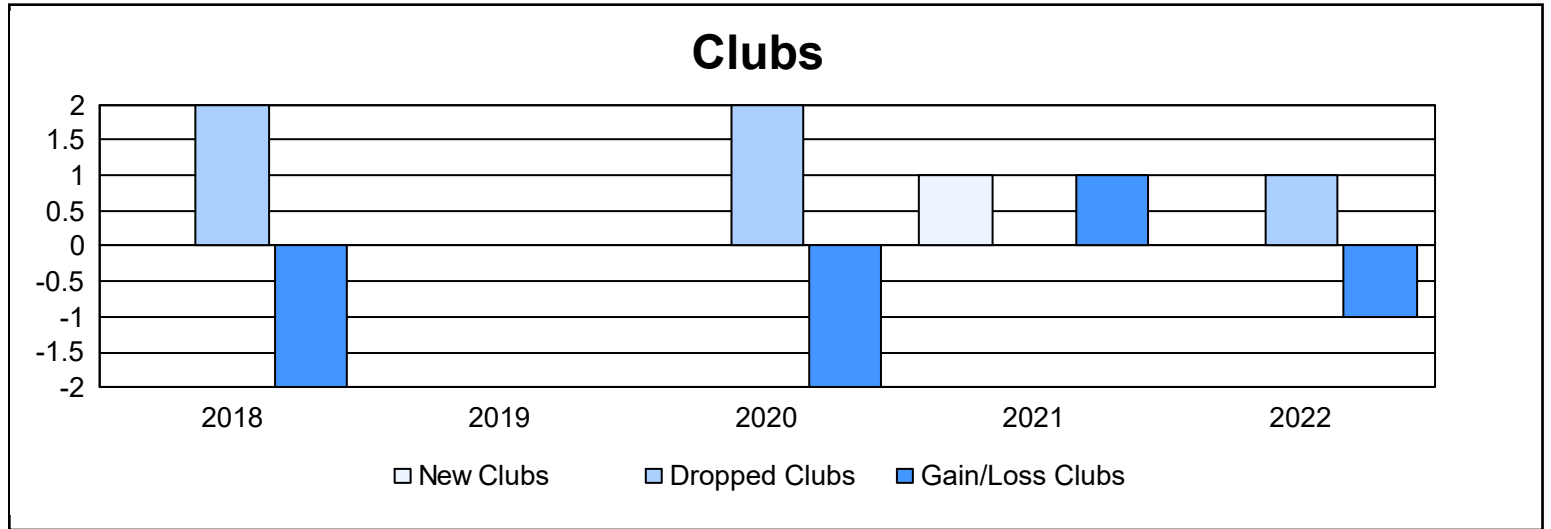

Year	New Clubs	Dropped Clubs	Gain/ Loss Clubs	New Members	Charter Members	Reinstate Members	Transfer Members	Total Member Added	Total Members Dropped	Gain/ Loss Members
2017-2018	0	2	-2	44	0	2	2	48	84	-36
2018-2019	0	0	0	30	0	8	1	39	85	-46
2019-2020	0	2	-2	14	0	1	0	15	44	-29
2020-2021	1	0	1	16	23	4	0	43	46	-3
2021-2022	0	1	-1	28	0	1	1	30	61	-31
<b>Average</b>	<b>0</b>	<b>1</b>	<b>-1</b>	<b>26</b>	<b>5</b>	<b>3</b>	<b>1</b>	<b>35</b>	<b>64</b>	<b>-29</b>

### Membership Composition June 2022 Cumulative