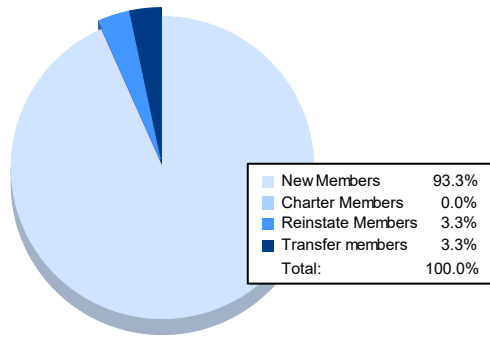

Year	New Clubs	Dropped Clubs	Gain/ Loss Clubs	New Members	Charter Members	Reinstate Members	Transfer Members	Total Member Added	Total Members Dropped	Gain/ Loss Members
2017-2018	0	2	-2	44	0	2	2	48	84	-36
2018-2019	0	0	0	30	0	8	1	39	85	-46
2019-2020	0	2	-2	14	0	1	0	15	44	-29
2020-2021	1	0	1	16	23	4	0	43	46	-3
2021-2022	0	1	-1	28	0	1	1	30	61	-31
<b>Average</b>	<b>0</b>	<b>1</b>	<b>-1</b>	<b>26</b>	<b>5</b>	<b>3</b>	<b>1</b>	<b>35</b>	<b>64</b>	<b>-29</b>

### Membership Composition June 2022 Cumulative