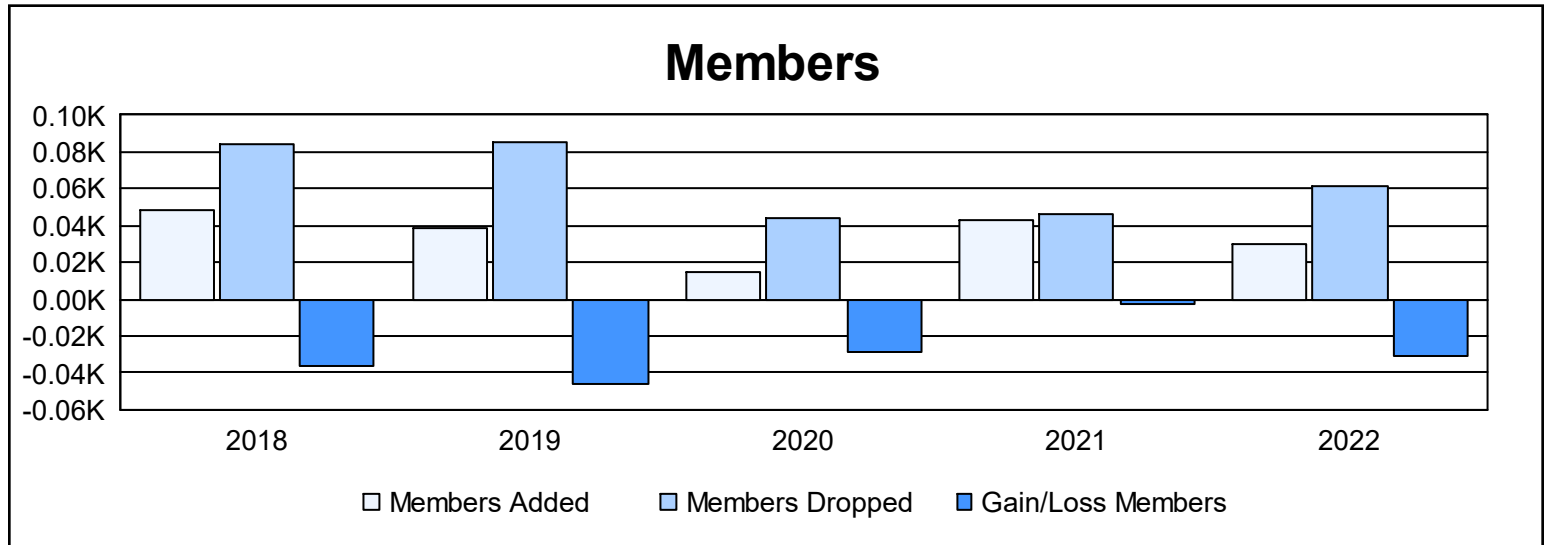

Year	New Clubs	Dropped Clubs	Gain/ Loss Clubs	New Members	Charter Members	Reinstate Members	Transfer Members	Total Member Added	Total Members Dropped	Gain/ Loss Members
2017-2018	0	2	-2	44	0	2	2	48	84	-36
2018-2019	0	0	0	30	0	8	1	39	85	-46
2019-2020	0	2	-2	14	0	1	0	15	44	-29
2020-2021	1	0	1	16	23	4	0	43	46	-3
2021-2022	0	1	-1	28	0	1	1	30	61	-31
<b>Average</b>	<b>0</b>	<b>1</b>	<b>-1</b>	<b>26</b>	<b>5</b>	<b>3</b>	<b>1</b>	<b>35</b>	<b>64</b>	<b>-29</b>

### Membership Composition June 2022 Cumulative